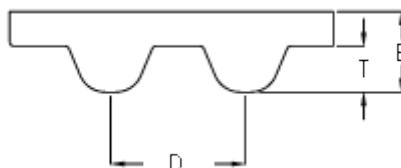

Data Sheet

Article number: 602932750127

Description: Gates timing belt POWERGRIP®
GTX 760 8MX 20

Measures

D (Pitch)	= 8
Height B mm	= 5.6
Height T mm	= 3.4
Length	= 760
Number of teeth	= 95
Type	= 760 8MX 20
Width	= 20